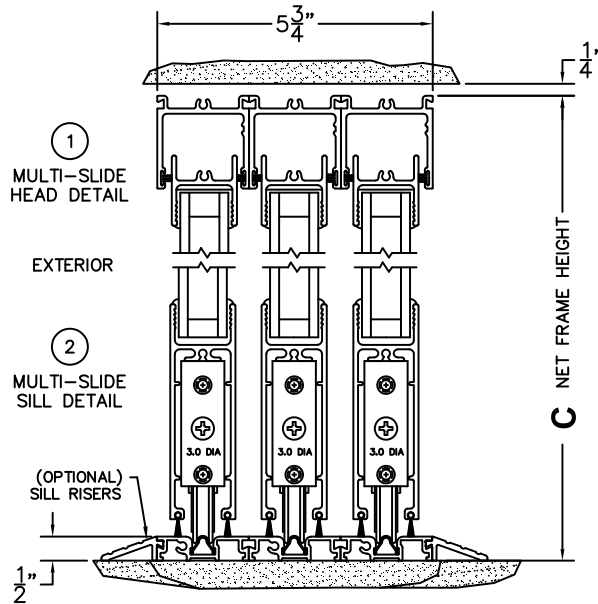

FLEETWOOD
WINDOWS & DOORS
FleetwoodUSA.com

NORWOOD 3050

135° XXXIXXXXXX STANDARD CONFIG.
NO SCREENS

ORDER NO.:

ITEM NO.:

REQUIRED DEALER INFO.

A(NET FRAME WIDTH)

B(NET FRAME WIDTH)

C(NET FRAME HEIGHT)

NOTES:

(USE RULER TO SCALE DIMENSIONS IN INCHES)

SCALE: 1/4"

XXXIXXXXXX DOOR SHOWN