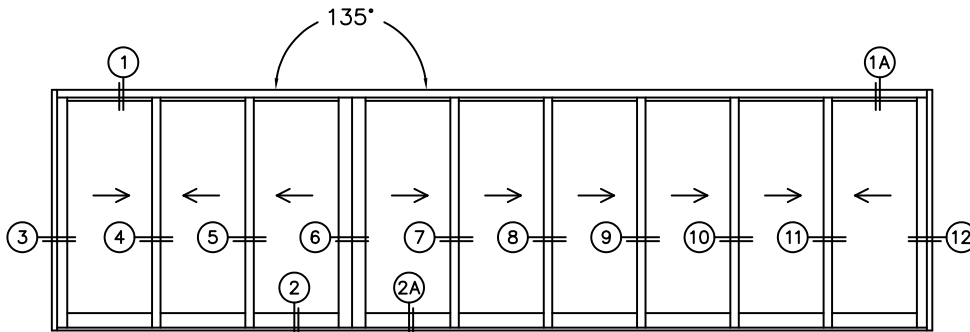

FLEETWOOD
WINDOWS & DOORS
FleetwoodUSA.com

NORWOOD 3050

135° XXXIXXXXXX STANDARD CONFIG.
NO SCREENS

ORDER NO.:

ITEM NO.:

REQUIRED DEALER INFO.

A(NET FRAME WIDTH)

B(NET FRAME WIDTH)

C(NET FRAME HEIGHT)

NOTES:

(USE RULER TO SCALE DIMENSIONS IN INCHES)

SCALE: 1/4"

XXXIXXXXXX DOOR SHOWN