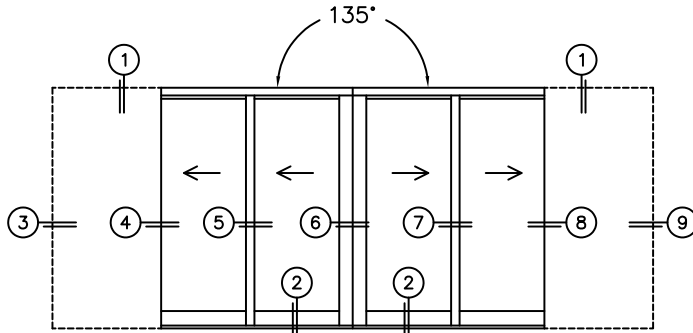

FLEETWOOD
WINDOWS & DOORS
FleetwoodUSA.com

NORWOOD 3050
135°PXXIXXP CUSTOM CONFIGURATION
NO SCREENS

ORDER NO.:

ITEM NO.:

REQUIRED DEALER INFO.

A (DAYLIGHT WIDTH)	
B (DAYLIGHT WIDTH)	
C (NET FRAME HEIGHT)	

CALCULATED VALUES (FLEETWOOD SUPPLIED)

D (POCKET WIDTH)	
E (NET FRAME WIDTH)	
F (POCKET WIDTH)	
G (NET FRAME WIDTH)	

NOTES:

(USE RULER TO SCALE DIMENSIONS IN INCHES)

SCALE: 1/4

PXXIXXP DOOR SHOWN