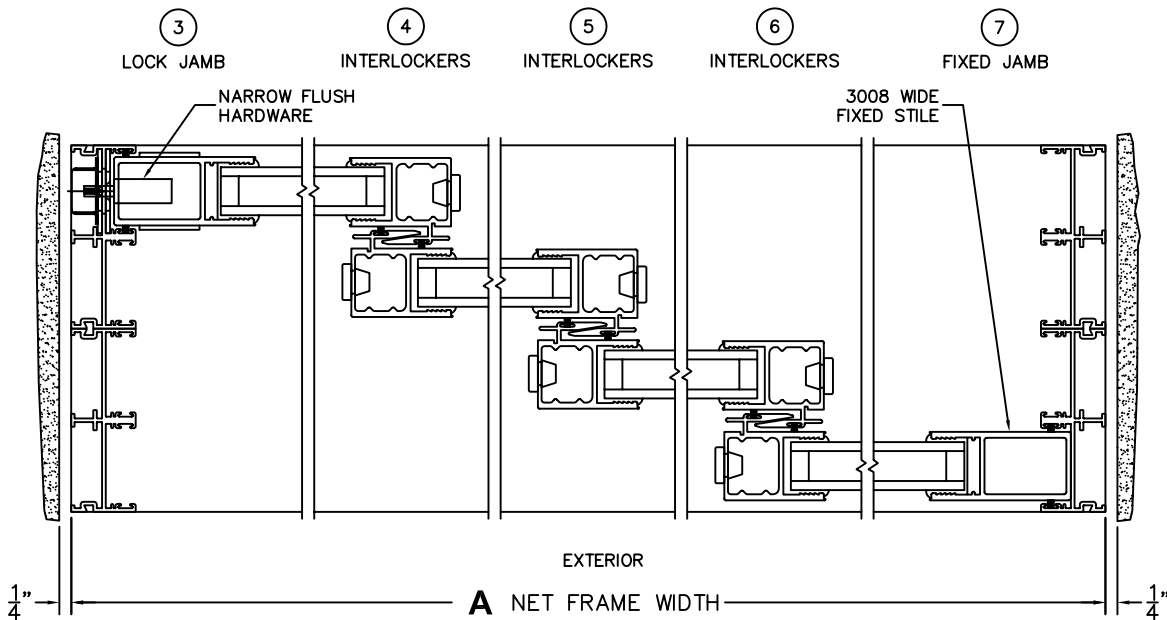

FLEETWOOD
WINDOWS & DOORS
FleetwoodUSA.com

FLEETWOOD 1050
XXXO STANDARD CONFIGURATION
HIDDEN TRACK NO SCREENS

ORDER NO.:

ITEM NO.:

SCALE: 1/4

REQUIRED DEALER INFO.

A(NET FRAME WIDTH)

B(NET FRAME HEIGHT)

NOTES:

FLEETWOOD
WINDOWS & DOORS
FleetwoodUSA.com

FLEETWOOD 1050

XXXO STANDARD CONFIGURATION
HIDDEN TRACK NO SCREENS

ORDER NO.:

ITEM NO.:

SCALE: 1/4

EQUAL GLASS (NON-FLUSH STACK):
PANELS IN OPEN POSITION