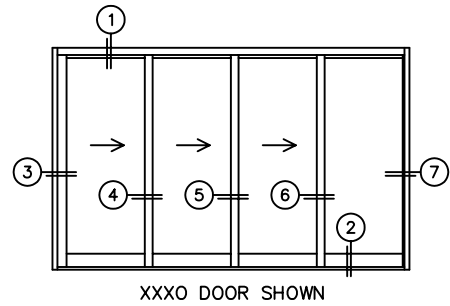

FLEETWOOD
WINDOWS & DOORS
FleetwoodUSA.com

FLEETWOOD 1050
XXXO STANDARD CONFIGURATION
HIDDEN TRACK NO SCREENS

ORDER NO.:

ITEM NO.:

SCALE: 1/4

REQUIRED DEALER INFO.

A(NET FRAME WIDTH)

B(NET FRAME HEIGHT)

NOTES:

FLEETWOOD
WINDOWS & DOORS
FleetwoodUSA.com

FLEETWOOD 1050

XXXO STANDARD CONFIGURATION
HIDDEN TRACK NO SCREENS

ORDER NO.:

ITEM NO.:

SCALE: 1/4

EQUAL GLASS (NON-FLUSH STACK):
PANELS IN OPEN POSITION