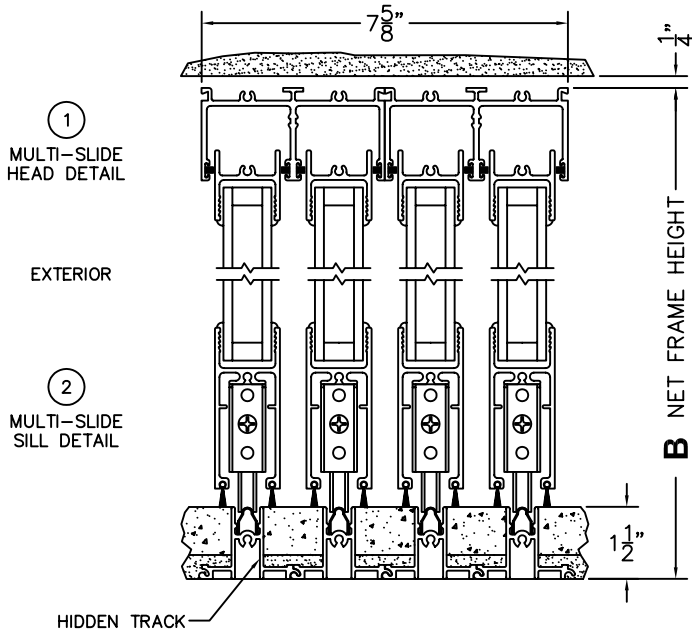

FLEETWOOD
WINDOWS & DOORS
FleetwoodUSA.com

FLEETWOOD 1050
XXXO STANDARD CONFIGURATION
HIDDEN TRACK NO SCREENS

ORDER NO.:

ITEM NO.:

SCALE: 1/4

REQUIRED DEALER INFO.

A(NET FRAME WIDTH)

B(NET FRAME HEIGHT)

NOTES:

FLEETWOOD
WINDOWS & DOORS
FleetwoodUSA.com

FLEETWOOD 1050

XXXO STANDARD CONFIGURATION
HIDDEN TRACK NO SCREENS

ORDER NO.:

ITEM NO.:

SCALE: 1/4

EQUAL GLASS (NON-FLUSH STACK):
PANELS IN OPEN POSITION