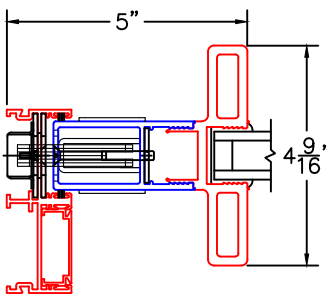

(USE RULER TO SCALE DIMENSIONS IN INCHES)
SCALE: 1/4"

OPTIONS AND UPGRADES
(ARCHETYPE NARROW HARDWARE)

1

ARCHETYPE NARROW MEETING STILES

EXTERIOR

1A

ARCHETYPE NARROW MEETING STILES WITH HP2 ADAPTERS

EXTERIOR

1B

ARCHETYPE NARROW MEETING STILES WITH HP1 ADAPTERS

EXTERIOR

2

ARCHETYPE NARROW LOCK STILE

EXTERIOR

2A

ARCHETYPE NARROW LOCK STILE WITH HP2 ADAPTER

EXTERIOR

2B

ARCHETYPE NARROW LOCK STILE WITH HP1 ADAPTER

EXTERIOR

2C

ARCHETYPE NARROW LOCK STILE WITH 1" SIGHTLINE EXTENDER

EXTERIOR

2D

ARCHETYPE NARROW LOCK STILE WITH 2-1/2" SIGHTLINE EXTENDER

EXTERIOR

2E

ARCHETYPE NARROW LOCK STILE WITH 3-1/2" SIGHTLINE EXTENDER

EXTERIOR