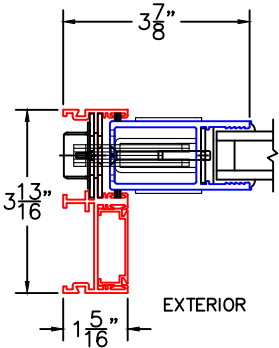

(USE RULER TO SCALE DIMENSIONS IN INCHES)
SCALE: 1/4"

OPTIONS AND UPGRADES
(ARCHETYPE NARROW HARDWARE)

1

ARCHETYPE NARROW MEETING STILES

EXTERIOR

1A

ARCHETYPE NARROW MEETING STILES WITH HP2 ADAPTERS

EXTERIOR

1B

ARCHETYPE NARROW MEETING STILES WITH HP1 ADAPTERS

EXTERIOR

2

ARCHETYPE NARROW LOCK STILE

EXTERIOR

2A

ARCHETYPE NARROW LOCK STILE WITH HP2 ADAPTER

EXTERIOR

2B

ARCHETYPE NARROW LOCK STILE WITH HP1 ADAPTER

EXTERIOR

2C

ARCHETYPE NARROW LOCK STILE WITH 1" SIGHTLINE EXTENDER

EXTERIOR

2D

ARCHETYPE NARROW LOCK STILE WITH 2-1/2" SIGHTLINE EXTENDER

EXTERIOR

2E

ARCHETYPE NARROW LOCK STILE WITH 3-1/2" SIGHTLINE EXTENDER

EXTERIOR