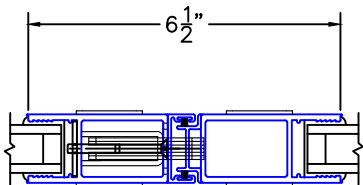

(USE RULER TO SCALE DIMENSIONS IN INCHES)
SCALE: 1/4"

OPTIONS AND UPGRADES
(ARCHETYPE NARROW HARDWARE)

1

ARCHETYPE NARROW MEETING STILES

EXTERIOR

1A

ARCHETYPE NARROW MEETING STILES WITH HP2 ADAPTERS

EXTERIOR

1B

ARCHETYPE NARROW MEETING STILES WITH HP1 ADAPTERS

EXTERIOR

2

ARCHETYPE NARROW LOCK STILE

EXTERIOR

2A

ARCHETYPE NARROW LOCK STILE WITH HP2 ADAPTER

ARCHETYPE NARROW LOCK STILE WITH 2-1/2" SIGHTLINE EXTENDER

EXTERIOR

2E

ARCHETYPE NARROW LOCK STILE WITH 3-1/2" SIGHTLINE EXTENDER

EXTERIOR