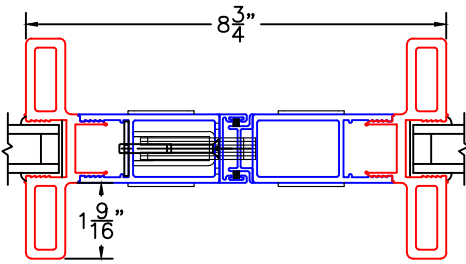

(USE RULER TO SCALE DIMENSIONS IN INCHES)
SCALE: 1/4"

OPTIONS AND UPGRADES
(ARCHETYPE NARROW HARDWARE)

1

ARCHETYPE NARROW MEETING STILES

EXTERIOR

1A

ARCHETYPE NARROW MEETING STILES WITH HP2 ADAPTERS

EXTERIOR

1B

ARCHETYPE NARROW MEETING STILES WITH HP1 ADAPTERS

EXTERIOR

2

ARCHETYPE NARROW LOCK STILE

EXTERIOR

2A

ARCHETYPE NARROW LOCK STILE WITH HP2 ADAPTER

EXTERIOR

2B

ARCHETYPE NARROW LOCK STILE WITH HP1 ADAPTER

EXTERIOR

2C

ARCHETYPE NARROW LOCK STILE WITH 1" SIGHTLINE EXTENDER

EXTERIOR

2D

ARCHETYPE NARROW LOCK STILE WITH 2-1/2" SIGHTLINE EXTENDER

EXTERIOR

2E

ARCHETYPE NARROW LOCK STILE WITH 3-1/2" SIGHTLINE EXTENDER

EXTERIOR