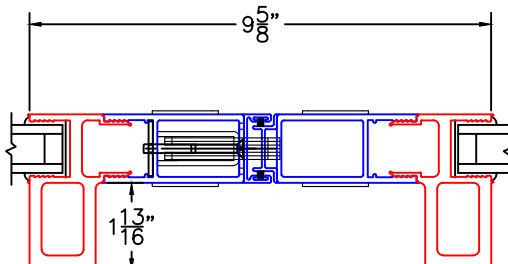

(USE RULER TO SCALE DIMENSIONS IN INCHES)
SCALE: 1/4"

OPTIONS AND UPGRADES
(ARCHETYPE NARROW HARDWARE)

1

ARCHETYPE NARROW MEETING STILES

EXTERIOR

1A

ARCHETYPE NARROW MEETING STILES WITH HP2 ADAPTERS

EXTERIOR

1B

ARCHETYPE NARROW MEETING STILES WITH HP1 ADAPTERS

EXTERIOR

2

ARCHETYPE NARROW LOCK STILE

EXTERIOR

2A

ARCHETYPE NARROW LOCK STILE WITH HP2 ADAPTER

EXTERIOR

2B

ARCHETYPE NARROW LOCK STILE WITH HP1 ADAPTER

EXTERIOR

2C

ARCHETYPE NARROW LOCK STILE WITH 1" SIGHTLINE EXTENDER

EXTERIOR

2D

ARCHETYPE NARROW LOCK STILE WITH 2-1/2" SIGHTLINE EXTENDER

EXTERIOR

2E

ARCHETYPE NARROW LOCK STILE WITH 3-1/2" SIGHTLINE EXTENDER

EXTERIOR