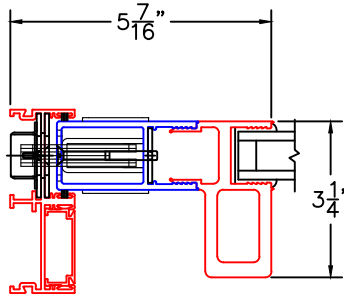

(USE RULER TO SCALE DIMENSIONS IN INCHES)
SCALE: 1/4"

OPTIONS AND UPGRADES
(ARCHETYPE NARROW HARDWARE)

1

ARCHETYPE NARROW MEETING STILES

EXTERIOR

1A

ARCHETYPE NARROW MEETING STILES WITH HP2 ADAPTERS

EXTERIOR

1B

ARCHETYPE NARROW MEETING STILES WITH HP1 ADAPTERS

EXTERIOR

2

ARCHETYPE NARROW LOCK STILE

EXTERIOR

2A

ARCHETYPE NARROW LOCK STILE WITH HP2 ADAPTER

EXTERIOR

2B

ARCHETYPE NARROW LOCK STILE WITH HP1 ADAPTER

EXTERIOR

2C

ARCHETYPE NARROW LOCK STILE WITH 1" SIGHTLINE EXTENDER

EXTERIOR

2D

ARCHETYPE NARROW LOCK STILE WITH 2-1/2" SIGHTLINE EXTENDER

EXTERIOR

2E

ARCHETYPE NARROW LOCK STILE WITH 3-1/2" SIGHTLINE EXTENDER

EXTERIOR