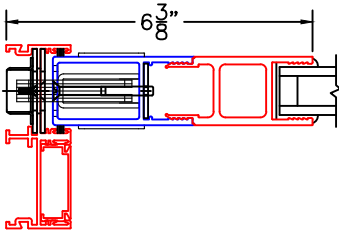

EXTERIOR

2B

ARCHETYPE NARROW LOCK STILE WITH HP1 ADAPTER

EXTERIOR

2C

ARCHETYPE NARROW LOCK STILE WITH 1" SIGHTLINE EXTENDER

EXTERIOR

2D

ARCHETYPE NARROW LOCK STILE WITH 2-1/2" SIGHTLINE EXTENDER

EXTERIOR

2E

ARCHETYPE NARROW LOCK STILE WITH 3-1/2" SIGHTLINE EXTENDER

EXTERIOR