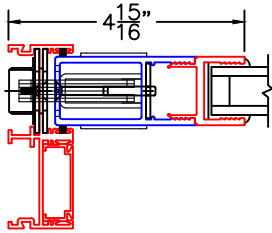

EXTERIOR

2B

ARCHETYPE NARROW LOCK STILE WITH HP1 ADAPTER

EXTERIOR

2C

ARCHETYPE NARROW LOCK STILE WITH 1" SIGHTLINE EXTENDER

EXTERIOR

2D

ARCHETYPE NARROW LOCK STILE WITH 2-1/2" SIGHTLINE EXTENDER

EXTERIOR

2E

ARCHETYPE NARROW LOCK STILE WITH 3-1/2" SIGHTLINE EXTENDER

EXTERIOR