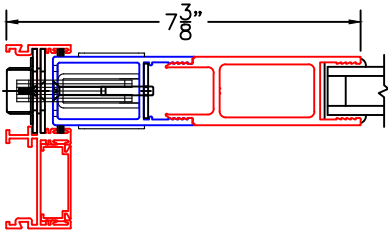

EXTERIOR

2B

ARCHETYPE NARROW LOCK STILE WITH HP1 ADAPTER

EXTERIOR

2C

ARCHETYPE NARROW LOCK STILE WITH 1" SIGHTLINE EXTENDER

EXTERIOR

2D

ARCHETYPE NARROW LOCK STILE WITH 2-1/2" SIGHTLINE EXTENDER

EXTERIOR

2E

ARCHETYPE NARROW LOCK STILE WITH 3-1/2" SIGHTLINE EXTENDER

EXTERIOR