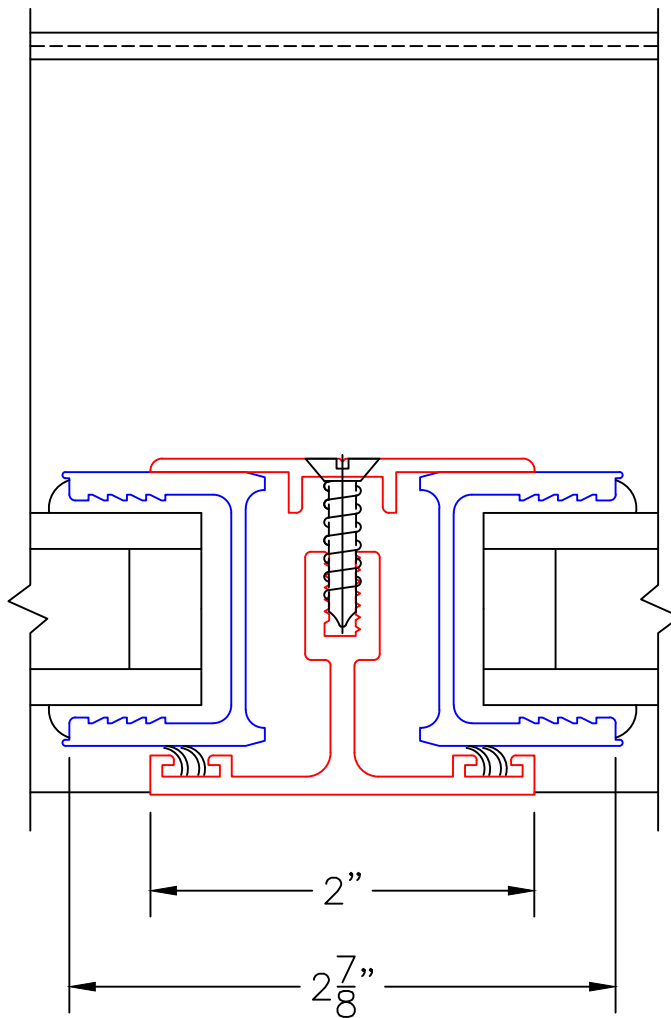

SCALE: FULL

OX DOOR

EXTERIOR

2

"00" MUNTIN BAR
ONE DIRECTION ONLY
NO INTERSECTING

(USE RULER TO SCALE DIMENSIONS IN INCHES)

SCALE: FULL

OX DOOR

6

FIXED JAMB

EXTERIOR

(USE RULER TO SCALE DIMENSIONS IN INCHES)

SCALE: FULL

OX DOOR

*T-MULLION

EXTERIOR

*INTENDED FOR AREAS WHERE WINDLOAD IS NOT A CONCERN

(USE RULER TO SCALE DIMENSIONS IN INCHES)

SCALE: FULL

OX DOOR

8

INTERLOCKERS

EXTERIOR

(USE RULER TO SCALE DIMENSIONS IN INCHES)

SCALE: FULL

OX DOOR

9

LOCK JAMB

ARCHETYPE LATCH WITH
FLUSH PULL HANDLES

EXTERIOR

OXXIXX DOOR

(USE RULER TO SCALE DIMENSIONS IN INCHES)