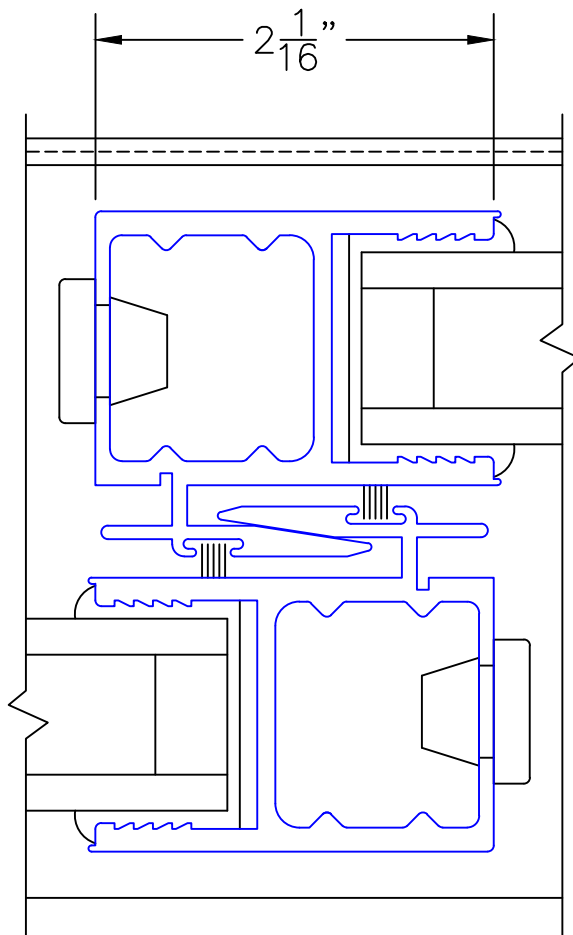

SCALE: FULL

OX DOOR

EXTERIOR

2

"00" MUNTIN BAR
ONE DIRECTION ONLY
NO INTERSECTING

(USE RULER TO SCALE DIMENSIONS IN INCHES)

SCALE: FULL

OX DOOR

6

FIXED JAMB

EXTERIOR

(USE RULER TO SCALE DIMENSIONS IN INCHES)

SCALE: FULL

OX DOOR

*T-MULLION

EXTERIOR

*INTENDED FOR AREAS WHERE WINDLOAD IS NOT A CONCERN

(USE RULER TO SCALE DIMENSIONS IN INCHES)

SCALE: FULL

OX DOOR

8

INTERLOCKERS

EXTERIOR

(USE RULER TO SCALE DIMENSIONS IN INCHES)

SCALE: FULL

OX DOOR

9

LOCK JAMB

ARCHETYPE LATCH WITH
FLUSH PULL HANDLES

EXTERIOR

OXXIXX DOOR

(USE RULER TO SCALE DIMENSIONS IN INCHES)