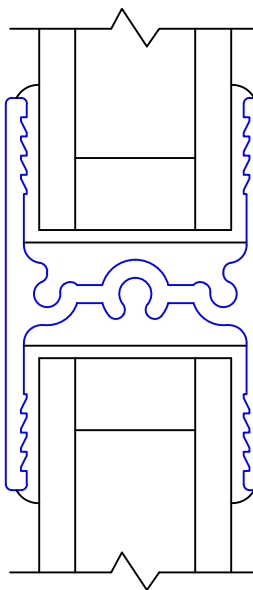

(USE RULER TO SCALE DIMENSIONS IN INCHES)
SCALE: 1/4"

MULTI-SLIDE DOOR DETAILS

NOTE: CENTERLINES ARE NOT DIVIDED EQUALLY; CONFIRM CENTERLINES WHEN REQUIRED.

-*NET FRAME WIDTH DOES NOT INCLUDE SILL PAN.
-SILL PAN EXTENDS 1/8" BEYOND EACH JAMB.
-PLAN VIEW DOES NOT SHOW SILL RISER.
-FOR ADDITIONAL OPTIONS AND UPGRADES SEE DRAWINGS 3070-07, 3070-08 & 3070-11.

-GLASS PENETRATION: 11/16"
-EXTERIOR RATED PRODUCTS HAVE WEEP SLOTS ON HORIZONTAL SILLS.

(USE RULER TO SCALE DIMENSIONS IN INCHES)

SCALE: FULL

OX DOOR

①
MULTI-SLIDE
HEAD DETAIL

EXTERIOR

(USE RULER TO SCALE DIMENSIONS IN INCHES)

SCALE: FULL

OX DOOR

EXTERIOR

2

"00" MUNTIN BAR
ONE DIRECTION ONLY
NO INTERSECTING

(USE RULER TO SCALE DIMENSIONS IN INCHES)

SCALE: FULL

OX DOOR

3 ¹³/₁₆" FRAME DEPTH

5 ⁷/₈" SILL PAN DEPTH W/RISER

(USE RULER TO SCALE DIMENSIONS IN INCHES)

SCALE: FULL

OXXIXX DOOR

4

MULTI-SLIDE
HEAD DETAIL

0 0.5 1
(USE RULER TO SCALE DIMENSIONS IN INCHES)
SCALE: FULL