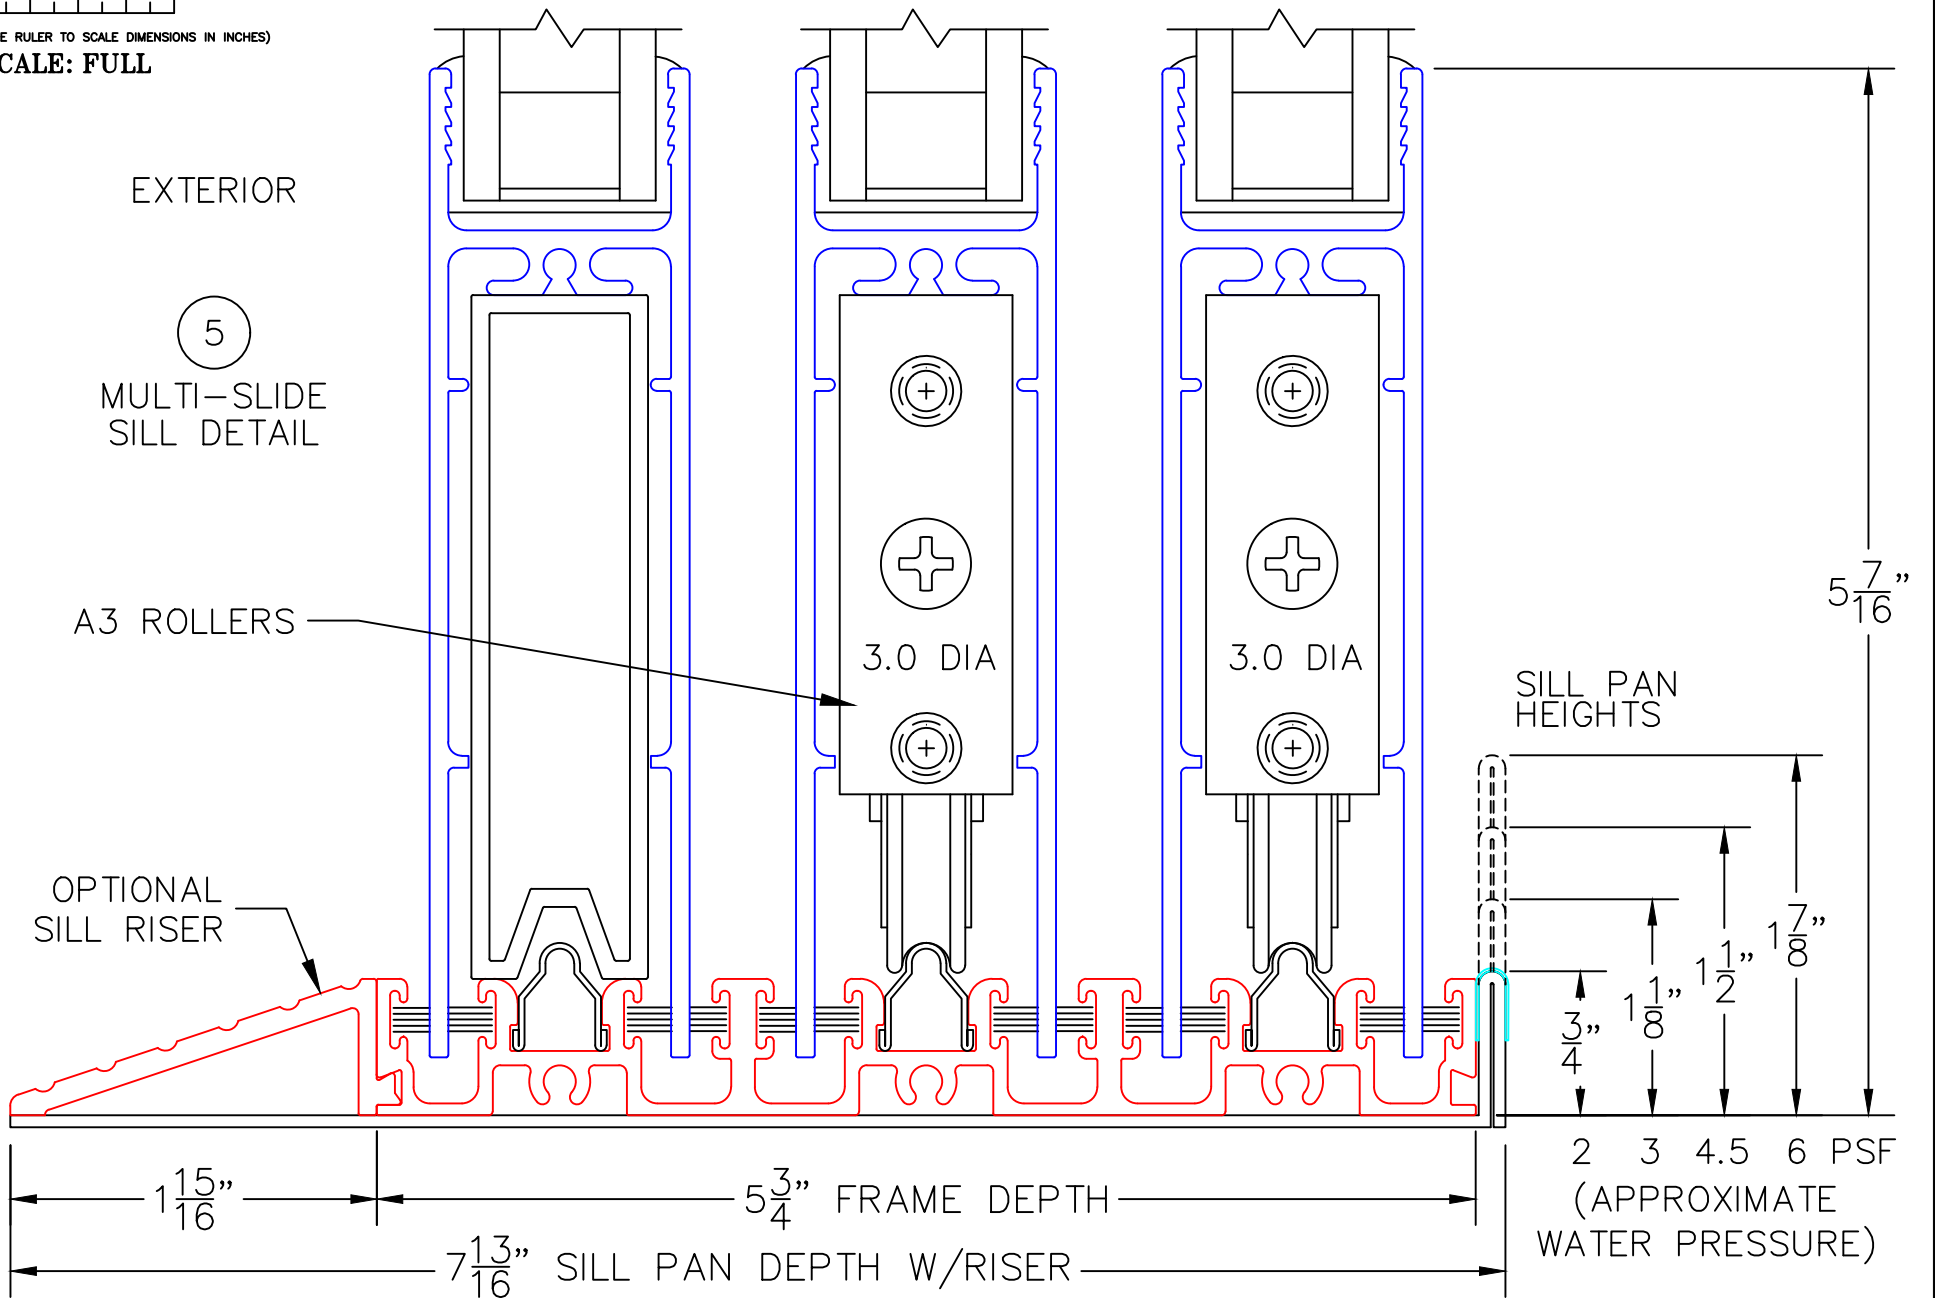

0 0.5 1
(USE RULER TO SCALE DIMENSIONS IN INCHES)
SCALE: FULL

OXXIXX DOOR

EXTERIOR

5
MULTI-SLIDE
SILL DETAIL

A3 ROLLERS

OPTIONAL
SILL RISER