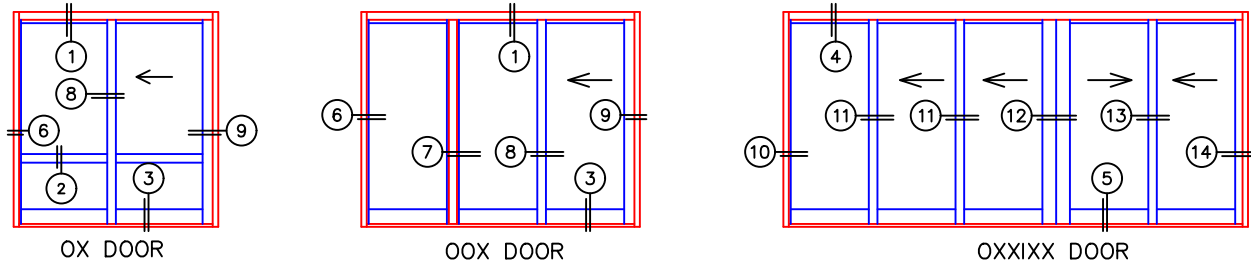

(USE RULER TO SCALE DIMENSIONS IN INCHES)
SCALE: 1/4"

MULTI-SLIDE DOOR DETAILS

NOTE: CENTERLINES ARE NOT DIVIDED EQUALLY; CONFIRM CENTERLINES WHEN REQUIRED.

-*NET FRAME WIDTH DOES NOT INCLUDE SILL PAN.
-SILL PAN EXTENDS 1/8" BEYOND EACH JAMB.
-PLAN VIEW DOES NOT SHOW SILL RISER.
-FOR ADDITIONAL OPTIONS AND UPGRADES SEE DRAWINGS 3070-07, 3070-08 & 3070-11.

-GLASS PENETRATION: 11/16"
-EXTERIOR RATED PRODUCTS HAVE WEEP SLOTS ON HORIZONTAL SILLS.

(USE RULER TO SCALE DIMENSIONS IN INCHES)

SCALE: FULL

OX DOOR

①
MULTI-SLIDE
HEAD DETAIL

EXTERIOR

(USE RULER TO SCALE DIMENSIONS IN INCHES)

SCALE: FULL

OX DOOR

EXTERIOR

2

"00" MUNTIN BAR
ONE DIRECTION ONLY
NO INTERSECTING

(USE RULER TO SCALE DIMENSIONS IN INCHES)

SCALE: FULL

OX DOOR

SCALE: FULL

12

MEETING STILES

85/8"

ARCHETYPE LATCH WITH
FLUSH PULL HANDLES

EXTERIOR