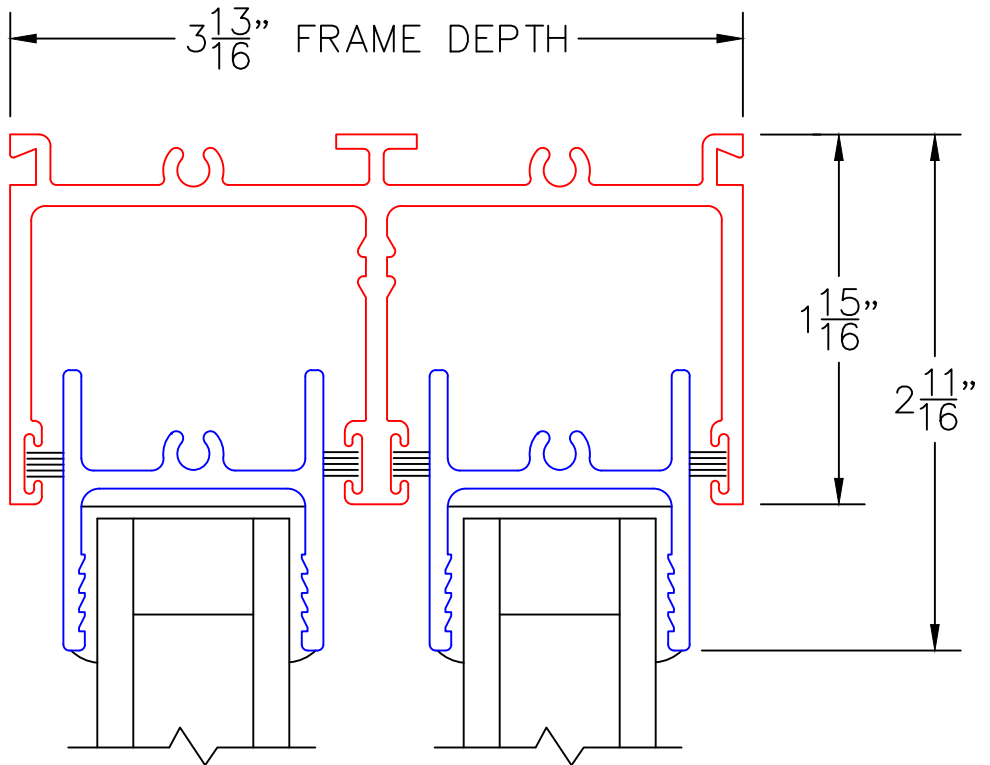

-GLASS PENETRATION: 11/16"
-EXTERIOR RATED PRODUCTS HAVE WEEP SLOTS ON HORIZONTAL SILLS.

(USE RULER TO SCALE DIMENSIONS IN INCHES)

SCALE: FULL

OX DOOR

①
MULTI-SLIDE
HEAD DETAIL

EXTERIOR

(USE RULER TO SCALE DIMENSIONS IN INCHES)

SCALE: FULL

OX DOOR

EXTERIOR

2

"00" MUNTIN BAR
ONE DIRECTION ONLY
NO INTERSECTING

(USE RULER TO SCALE DIMENSIONS IN INCHES)

SCALE: FULL

OX DOOR

3 ¹³/₁₆" FRAME DEPTH

5 ⁷/₈" SILL PAN DEPTH W/RISER

(USE RULER TO SCALE DIMENSIONS IN INCHES)

SCALE: FULL

OXXIXX DOOR

4

MULTI-SLIDE
HEAD DETAIL

0 0.5 1
(USE RULER TO SCALE DIMENSIONS IN INCHES)
SCALE: FULL

SCALE: FULL

12

MEETING STILES

85/8"

ARCHETYPE LATCH WITH
FLUSH PULL HANDLES

EXTERIOR