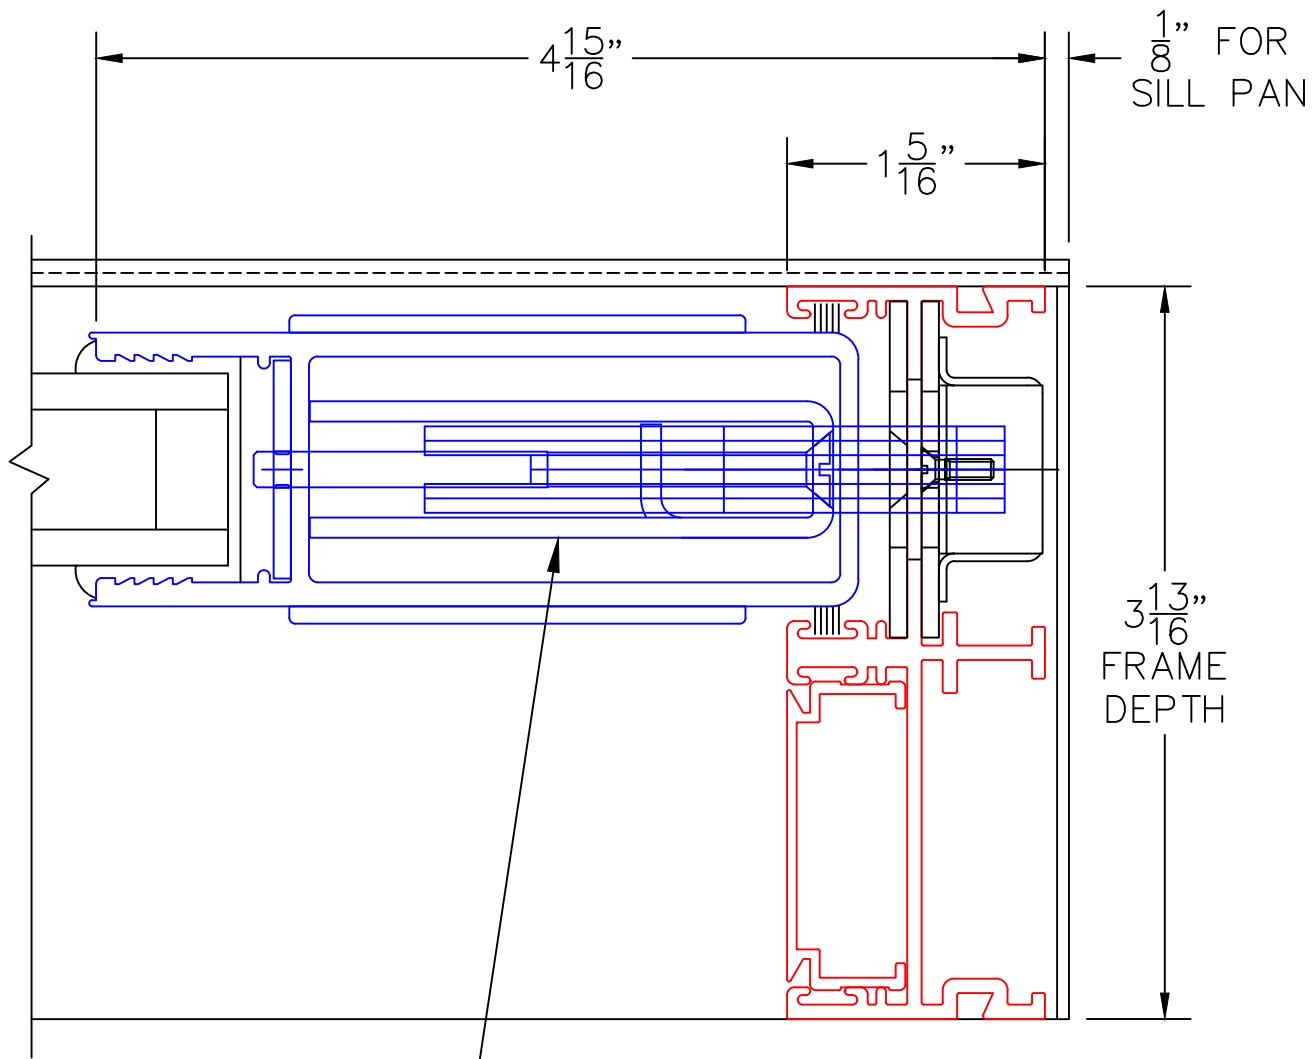

SCALE: FULL

OX DOOR

EXTERIOR

2

"00" MUNTIN BAR
ONE DIRECTION ONLY
NO INTERSECTING

(USE RULER TO SCALE DIMENSIONS IN INCHES)

SCALE: FULL

OX DOOR

*INTENDED FOR AREAS WHERE WINDLOAD IS NOT A CONCERN

(USE RULER TO SCALE DIMENSIONS IN INCHES)

SCALE: FULL

OX DOOR

8

INTERLOCKERS

EXTERIOR

(USE RULER TO SCALE DIMENSIONS IN INCHES)

SCALE: FULL

OX DOOR

9

LOCK JAMB

ARCHETYPE LATCH WITH
FLUSH PULL HANDLES

EXTERIOR

OXXIXX DOOR

(USE RULER TO SCALE DIMENSIONS IN INCHES)

SCALE: FULL

12

MEETING STILES

85/8"

ARCHETYPE LATCH WITH
FLUSH PULL HANDLES

EXTERIOR