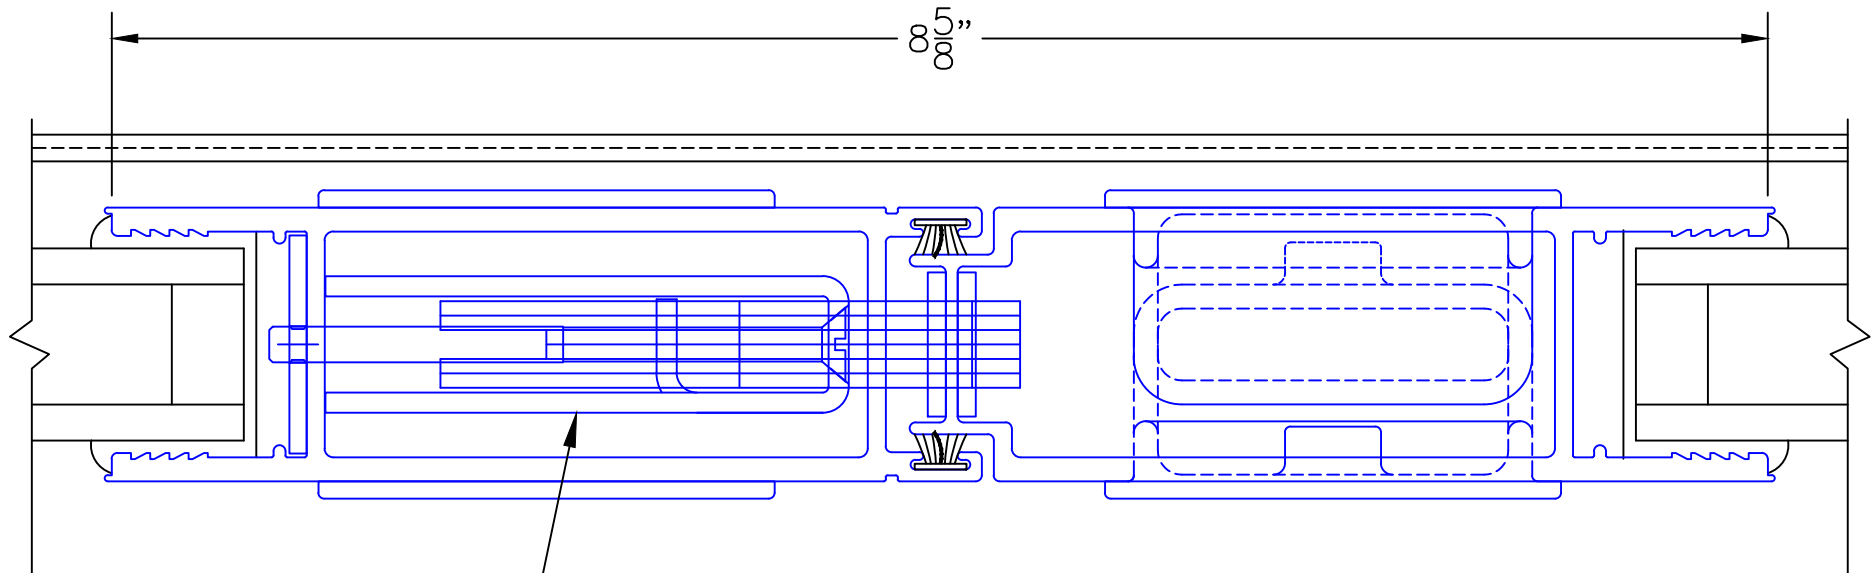

SCALE: FULL

OX DOOR

EXTERIOR

2

"00" MUNTIN BAR
ONE DIRECTION ONLY
NO INTERSECTING

(USE RULER TO SCALE DIMENSIONS IN INCHES)

SCALE: FULL

OX DOOR

*INTENDED FOR AREAS WHERE WINDLOAD IS NOT A CONCERN

(USE RULER TO SCALE DIMENSIONS IN INCHES)

SCALE: FULL

OX DOOR

8

INTERLOCKERS

EXTERIOR

(USE RULER TO SCALE DIMENSIONS IN INCHES)

SCALE: FULL

OX DOOR

9

LOCK JAMB

ARCHETYPE LATCH WITH
FLUSH PULL HANDLES

EXTERIOR

OXXIXX DOOR

(USE RULER TO SCALE DIMENSIONS IN INCHES)

SCALE: FULL

12

MEETING STILES

85/8"

ARCHETYPE LATCH WITH
FLUSH PULL HANDLES

EXTERIOR