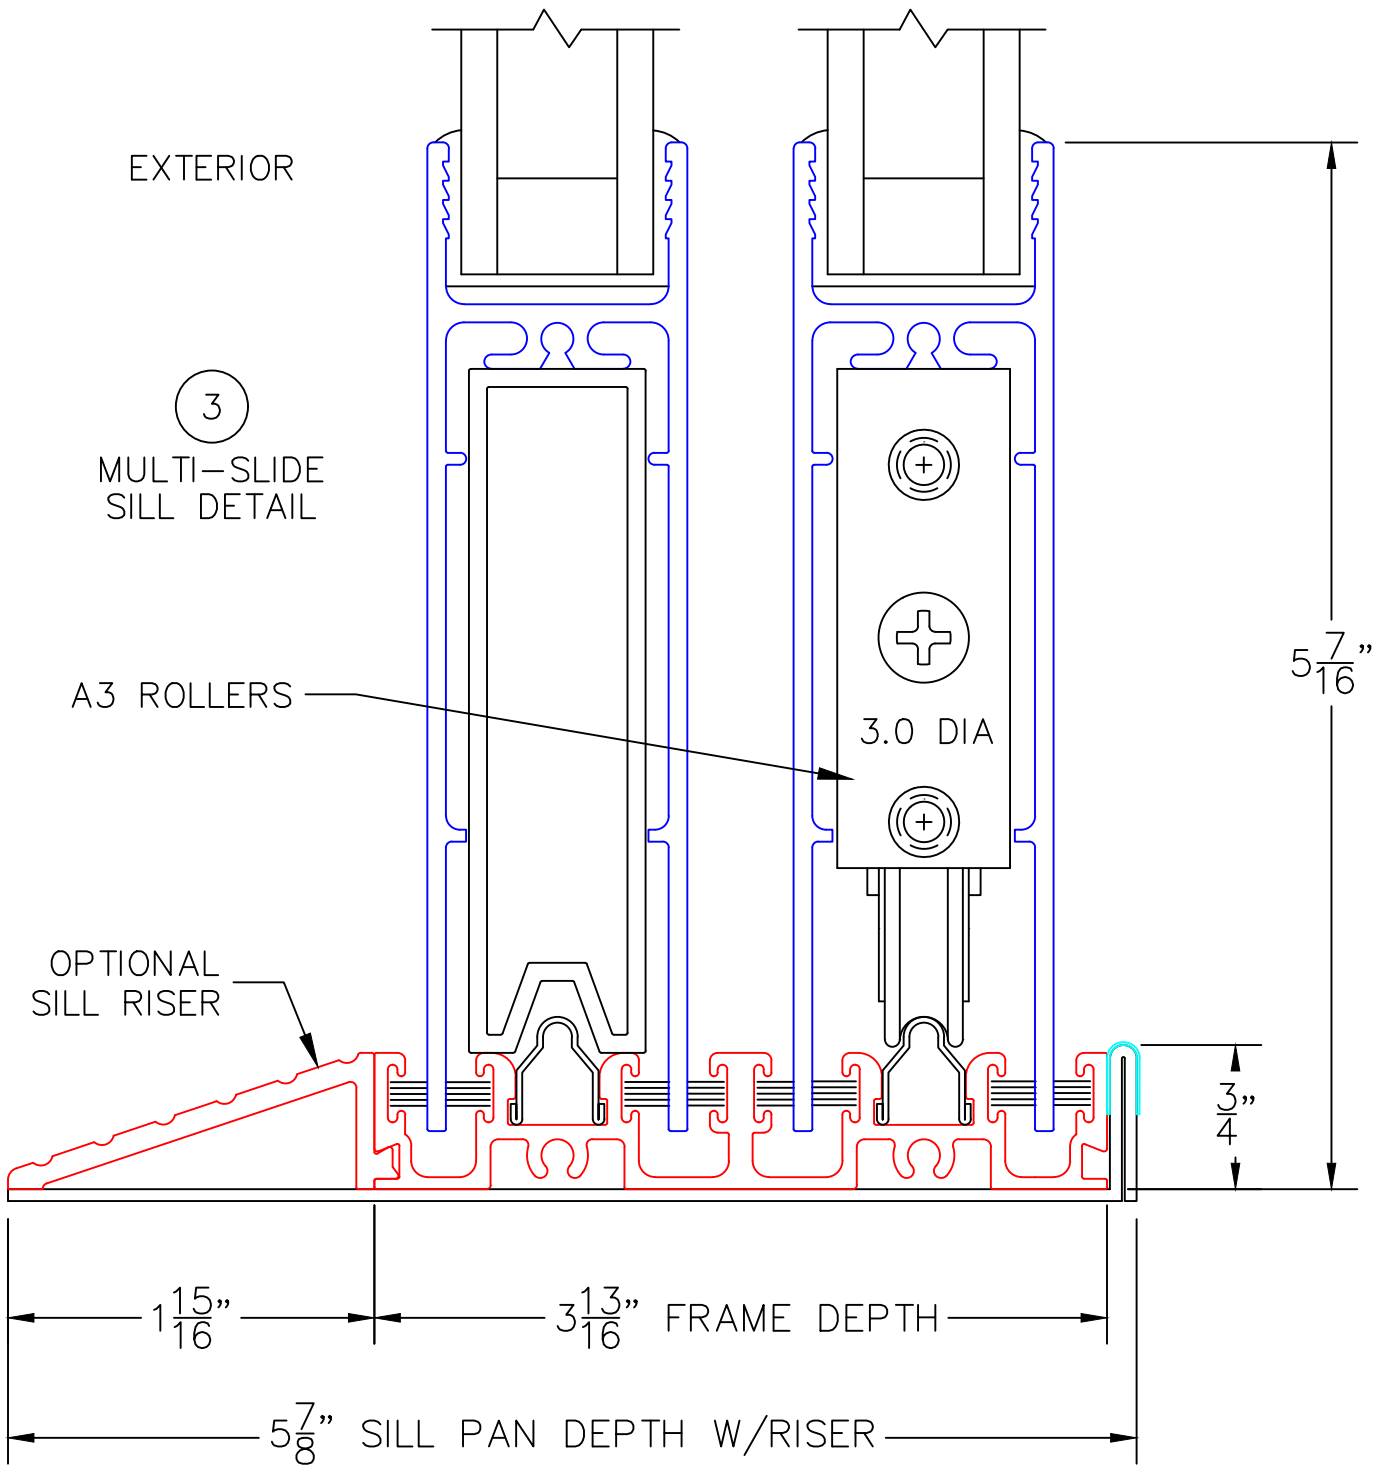

-GLASS PENETRATION: 11/16"
-EXTERIOR RATED PRODUCTS HAVE WEEP SLOTS ON HORIZONTAL SILLS.

(USE RULER TO SCALE DIMENSIONS IN INCHES)

SCALE: FULL

OX DOOR

①
MULTI-SLIDE
HEAD DETAIL

EXTERIOR

(USE RULER TO SCALE DIMENSIONS IN INCHES)

SCALE: FULL

OX DOOR

EXTERIOR

2

"00" MUNTIN BAR
ONE DIRECTION ONLY
NO INTERSECTING

(USE RULER TO SCALE DIMENSIONS IN INCHES)

SCALE: FULL

OX DOOR

SCALE: FULL

OX DOOR

9

LOCK JAMB

ARCHETYPE LATCH WITH
FLUSH PULL HANDLES

EXTERIOR

OXXIXX DOOR

(USE RULER TO SCALE DIMENSIONS IN INCHES)

SCALE: FULL

12

MEETING STILES

85/8"

ARCHETYPE LATCH WITH
FLUSH PULL HANDLES

EXTERIOR