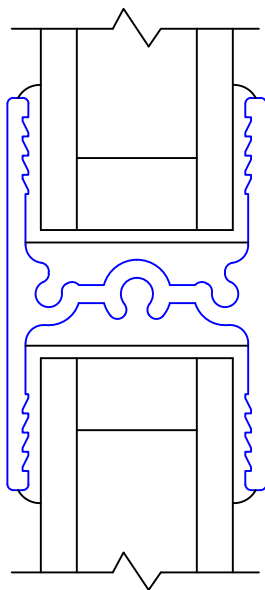

(USE RULER TO SCALE DIMENSIONS IN INCHES)
SCALE: 1/4"

MULTI-SLIDE DOOR DETAILS

NOTE: CENTERLINES ARE NOT DIVIDED EQUALLY; CONFIRM CENTERLINES WHEN REQUIRED.

-*NET FRAME WIDTH DOES NOT INCLUDE SILL PAN.
-SILL PAN EXTENDS 1/8" BEYOND EACH JAMB.
-PLAN VIEW DOES NOT SHOW SILL RISER.
-FOR ADDITIONAL OPTIONS AND UPGRADES SEE DRAWINGS 3070-07, 3070-08 & 3070-11.

-GLASS PENETRATION: 11/16"
-EXTERIOR RATED PRODUCTS HAVE WEEP SLOTS ON HORIZONTAL SILLS.

(USE RULER TO SCALE DIMENSIONS IN INCHES)

SCALE: FULL

OX DOOR

①
MULTI-SLIDE
HEAD DETAIL

EXTERIOR

(USE RULER TO SCALE DIMENSIONS IN INCHES)

SCALE: FULL

OX DOOR

EXTERIOR

2

"00" MUNTIN BAR
ONE DIRECTION ONLY
NO INTERSECTING

(USE RULER TO SCALE DIMENSIONS IN INCHES)

SCALE: FULL

OX DOOR

3 ¹³/₁₆" FRAME DEPTH

5 ⁷/₈" SILL PAN DEPTH W/RISER

(USE RULER TO SCALE DIMENSIONS IN INCHES)

SCALE: FULL

OXXIXX DOOR

4

MULTI-SLIDE
HEAD DETAIL

0 0.5 1
(USE RULER TO SCALE DIMENSIONS IN INCHES)
SCALE: FULL