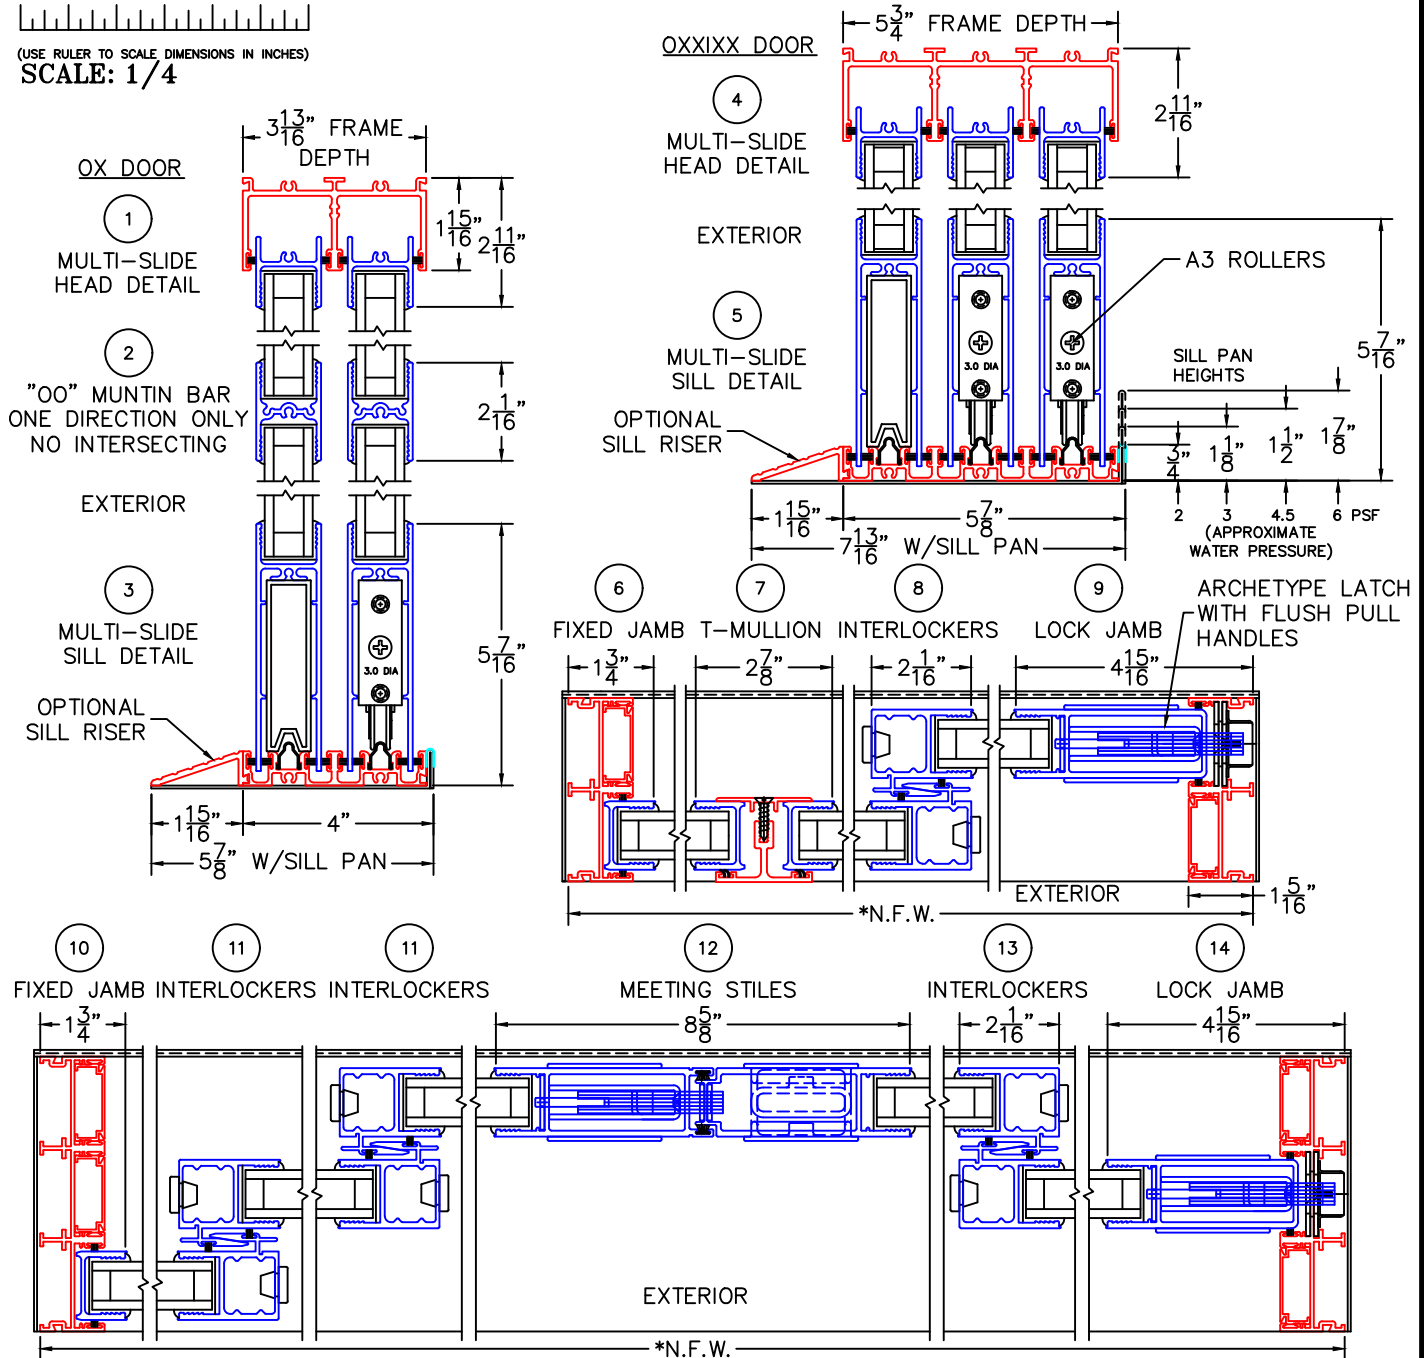

(USE RULER TO SCALE DIMENSIONS IN INCHES)
SCALE: 1/4"

MULTI-SLIDE DOOR DETAILS

NOTE: CENTERLINES ARE NOT DIVIDED EQUALLY; CONFIRM CENTERLINES WHEN REQUIRED.

-*NET FRAME WIDTH DOES NOT INCLUDE SILL PAN.
-SILL PAN EXTENDS 1/8" BEYOND EACH JAMB.
-PLAN VIEW DOES NOT SHOW SILL RISER.
-FOR ADDITIONAL OPTIONS AND UPGRADES SEE DRAWINGS 3070-07, 3070-08 & 3070-11.

-GLASS PENETRATION: 11/16"
-EXTERIOR RATED PRODUCTS HAVE WEEP SLOTS ON HORIZONTAL SILLS.

(USE RULER TO SCALE DIMENSIONS IN INCHES)

SCALE: FULL

OX DOOR

①
MULTI-SLIDE
HEAD DETAIL

EXTERIOR

(USE RULER TO SCALE DIMENSIONS IN INCHES)

SCALE: FULL

OX DOOR

EXTERIOR

2

"00" MUNTIN BAR
ONE DIRECTION ONLY
NO INTERSECTING

(USE RULER TO SCALE DIMENSIONS IN INCHES)

SCALE: FULL

OX DOOR

3 ¹³/₁₆" FRAME DEPTH

5 ⁷/₈" SILL PAN DEPTH W/RISER

(USE RULER TO SCALE DIMENSIONS IN INCHES)

SCALE: FULL

OXXIXX DOOR

4

MULTI-SLIDE
HEAD DETAIL

0 0.5 1
(USE RULER TO SCALE DIMENSIONS IN INCHES)
SCALE: FULL