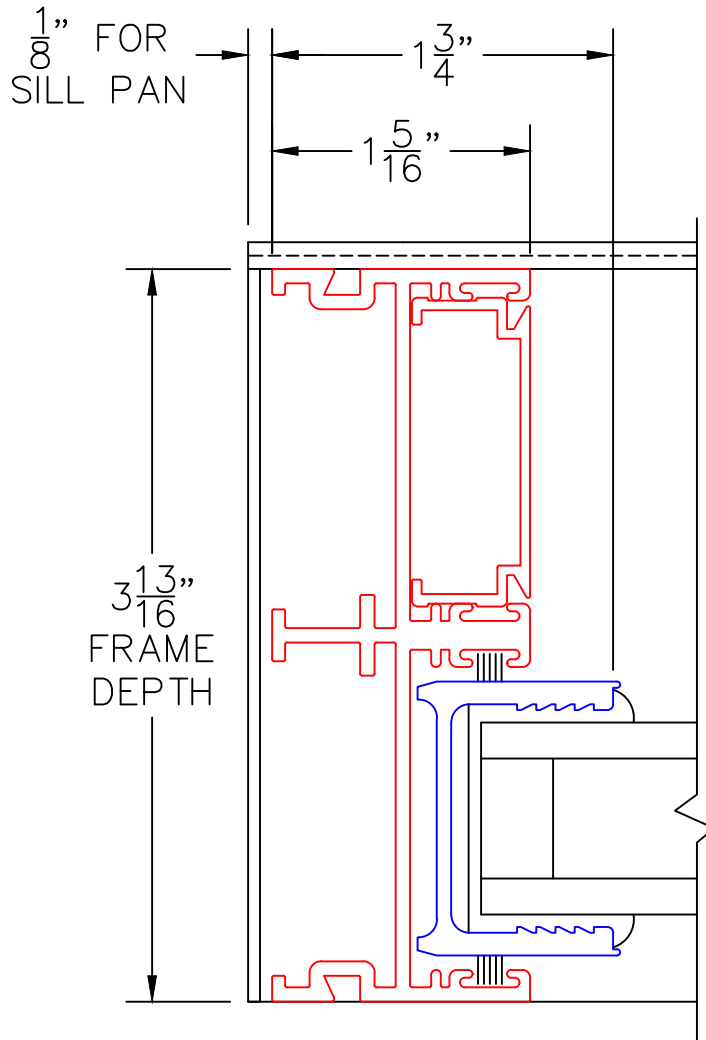

SCALE: FULL

OX DOOR

EXTERIOR

2

"00" MUNTIN BAR
ONE DIRECTION ONLY
NO INTERSECTING

(USE RULER TO SCALE DIMENSIONS IN INCHES)

SCALE: FULL

OX DOOR

3 ¹³/₁₆" FRAME DEPTH

5 ⁷/₈" SILL PAN DEPTH W/RISER

(USE RULER TO SCALE DIMENSIONS IN INCHES)

SCALE: FULL

OXXIXX DOOR

4

MULTI-SLIDE
HEAD DETAIL

0 0.5 1
(USE RULER TO SCALE DIMENSIONS IN INCHES)
SCALE: FULL

6

FIXED JAMB

EXTERIOR

(USE RULER TO SCALE DIMENSIONS IN INCHES)

SCALE: FULL

OX DOOR

*T-MULLION

EXTERIOR

SCALE: FULL

OX DOOR

9

LOCK JAMB

ARCHETYPE LATCH WITH
FLUSH PULL HANDLES

EXTERIOR

OXXIXX DOOR

(USE RULER TO SCALE DIMENSIONS IN INCHES)