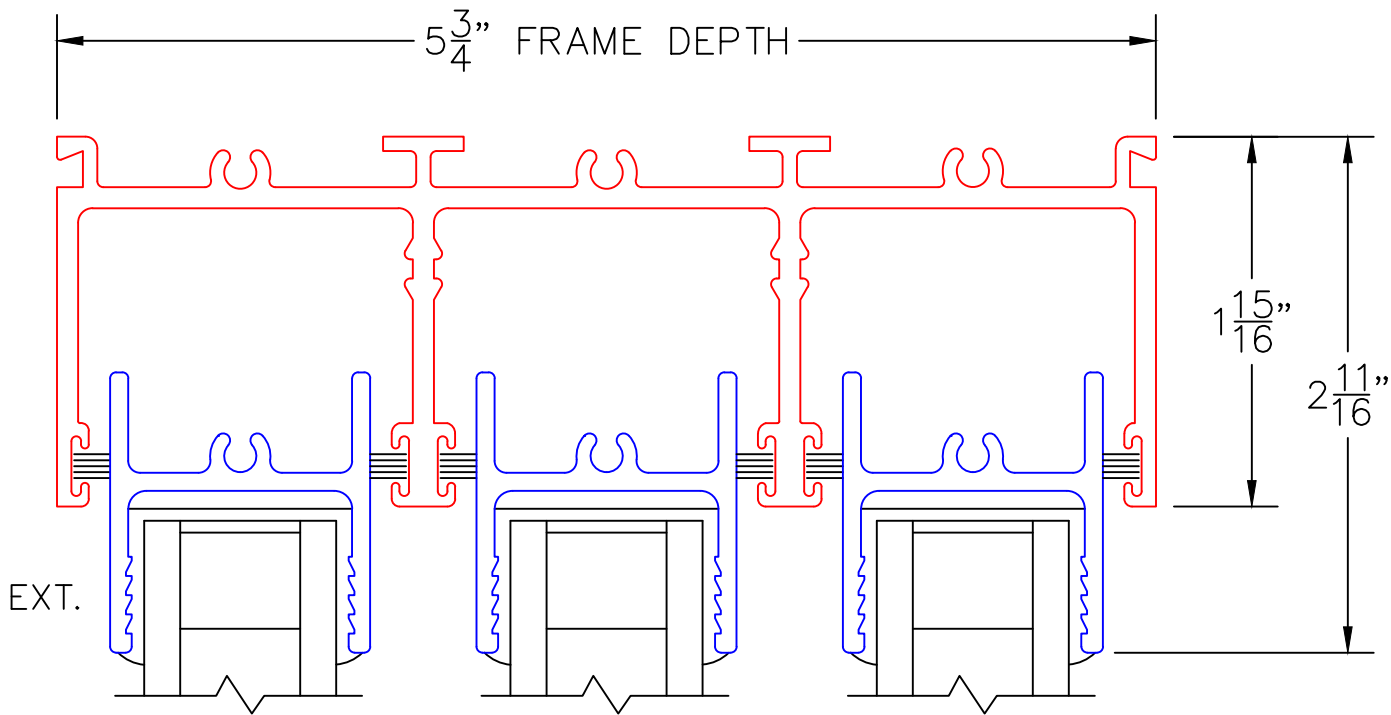

SCALE: FULL

OX DOOR

EXTERIOR

2

"00" MUNTIN BAR
ONE DIRECTION ONLY
NO INTERSECTING

(USE RULER TO SCALE DIMENSIONS IN INCHES)

SCALE: FULL

OX DOOR

3 ¹³/₁₆" FRAME DEPTH

5 ⁷/₈" SILL PAN DEPTH W/RISER

(USE RULER TO SCALE DIMENSIONS IN INCHES)

SCALE: FULL

OXXIXX DOOR

4

MULTI-SLIDE
HEAD DETAIL

0 0.5 1
(USE RULER TO SCALE DIMENSIONS IN INCHES)
SCALE: FULL

SCALE: FULL

OX DOOR

9

LOCK JAMB

ARCHETYPE LATCH WITH
FLUSH PULL HANDLES

EXTERIOR

OXXIXX DOOR

(USE RULER TO SCALE DIMENSIONS IN INCHES)

SCALE: FULL

12

MEETING STILES

85/8"

ARCHETYPE LATCH WITH
FLUSH PULL HANDLES

EXTERIOR