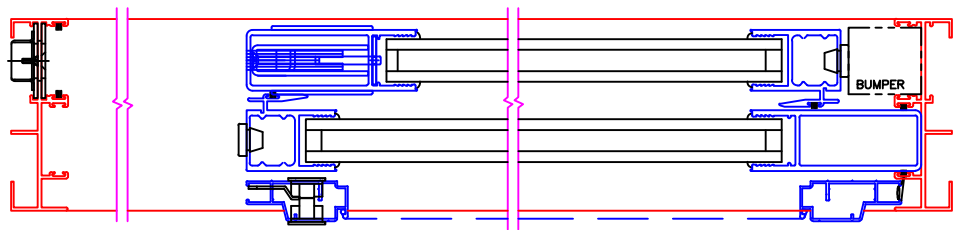

SHOWN IN OPEN POSITION

FLUSH STACK

NARROW STILE 3008

NON-FLUSH STACK
(EQUAL GLASS)
(LOCKSTILE ARCHETYPE)

(FIXED STILE)

FLUSH STACK

ARCHETYPE NARROW 3005

NON-FLUSH STACK
(EQUAL GLASS)
(LOCKSTILE ARCHETYPE)

(FIXED STILE)

FLUSH STACK

ARCHETYPE STILE 3767

NON-FLUSH STACK
(EQUAL GLASS)
(LOCKSTILE ARCHETYPE)

(FIXED STILE)

- NOTES:
1. FLUSH STACK MAY INCLUDE EDGE PULL
2. EQUAL GLASS DOES NOT REQUIRE EDGE PULL