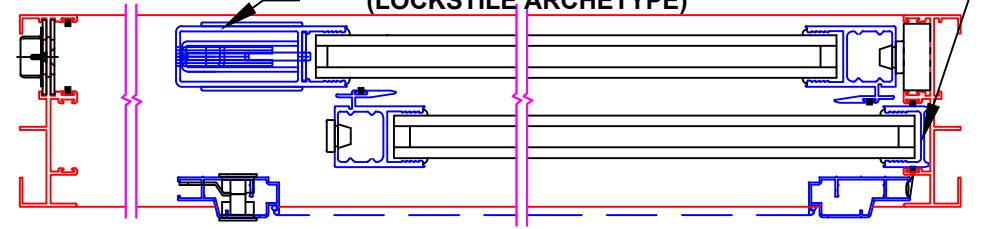

SHOWN IN OPEN POSITION

FLUSH STACK

NARROW STILE 3008

NON-FLUSH STACK
(EQUAL GLASS)
(LOCKSTILE ARCHETYPE)

(FIXED STILE)

FLUSH STACK

ARCHETYPE NARROW 3005

NON-FLUSH STACK
(EQUAL GLASS)
(LOCKSTILE ARCHETYPE)

(FIXED STILE)

FLUSH STACK

ARCHETYPE STILE 3767

NON-FLUSH STACK
(EQUAL GLASS)
(LOCKSTILE ARCHETYPE)

(FIXED STILE)

- NOTES:
1. FLUSH STACK MAY INCLUDE EDGE PULL
2. EQUAL GLASS DOES NOT REQUIRE EDGE PULL