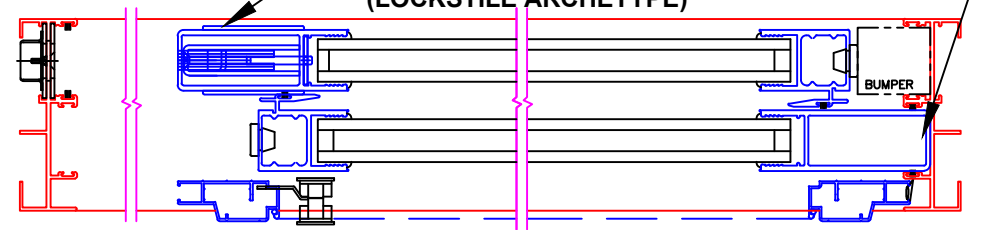

SHOWN IN OPEN POSITION

FLUSH STACK

NARROW STILE 3008

NON-FLUSH STACK
(EQUAL GLASS)
(LOCKSTILE ARCHETYPE)

(FIXED STILE)

FLUSH STACK

ARCHETYPE NARROW 3005

NON-FLUSH STACK
(EQUAL GLASS)
(LOCKSTILE ARCHETYPE)

(FIXED STILE)

FLUSH STACK

ARCHETYPE STILE 3767

NON-FLUSH STACK
(EQUAL GLASS)
(LOCKSTILE ARCHETYPE)

(FIXED STILE)

- NOTES:
1. FLUSH STACK MAY INCLUDE EDGE PULL
2. EQUAL GLASS DOES NOT REQUIRE EDGE PULL