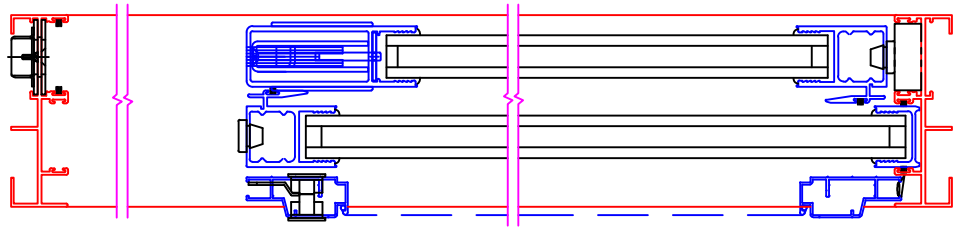

SHOWN IN OPEN POSITION

FLUSH STACK

NARROW STILE 3008

NON-FLUSH STACK
(EQUAL GLASS)
(LOCKSTILE ARCHETYPE)

(FIXED STILE)

FLUSH STACK

ARCHETYPE NARROW 3005

NON-FLUSH STACK
(EQUAL GLASS)
(LOCKSTILE ARCHETYPE)

(FIXED STILE)

FLUSH STACK

ARCHETYPE STILE 3767

NON-FLUSH STACK
(EQUAL GLASS)
(LOCKSTILE ARCHETYPE)

(FIXED STILE)

- NOTES:
1. FLUSH STACK MAY INCLUDE EDGE PULL
2. EQUAL GLASS DOES NOT REQUIRE EDGE PULL