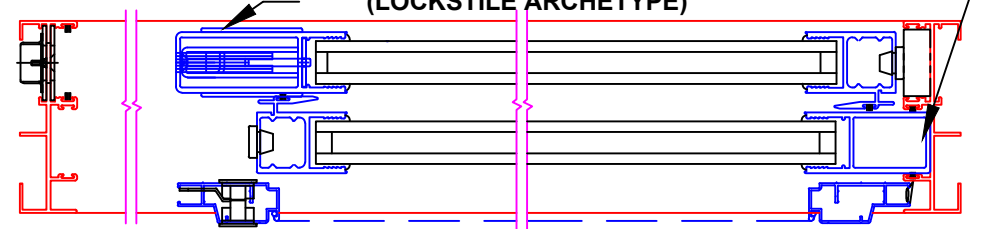

SHOWN IN OPEN POSITION

FLUSH STACK

NARROW STILE 3008

NON-FLUSH STACK
(EQUAL GLASS)
(LOCKSTILE ARCHETYPE)

(FIXED STILE)

FLUSH STACK

ARCHETYPE NARROW 3005

NON-FLUSH STACK
(EQUAL GLASS)
(LOCKSTILE ARCHETYPE)

(FIXED STILE)

FLUSH STACK

ARCHETYPE STILE 3767

NON-FLUSH STACK
(EQUAL GLASS)
(LOCKSTILE ARCHETYPE)

(FIXED STILE)

- NOTES:
1. FLUSH STACK MAY INCLUDE EDGE PULL
2. EQUAL GLASS DOES NOT REQUIRE EDGE PULL