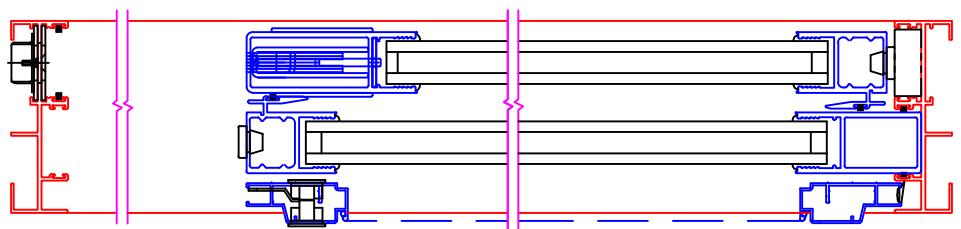

SHOWN IN OPEN POSITION

FLUSH STACK

NARROW STILE 3008

NON-FLUSH STACK
(EQUAL GLASS)
(LOCKSTILE ARCHETYPE)

(FIXED STILE)

FLUSH STACK

ARCHETYPE NARROW 3005

NON-FLUSH STACK
(EQUAL GLASS)
(LOCKSTILE ARCHETYPE)

(FIXED STILE)

FLUSH STACK

ARCHETYPE STILE 3767

NON-FLUSH STACK
(EQUAL GLASS)
(LOCKSTILE ARCHETYPE)

(FIXED STILE)

- NOTES:
1. FLUSH STACK MAY INCLUDE EDGE PULL
2. EQUAL GLASS DOES NOT REQUIRE EDGE PULL